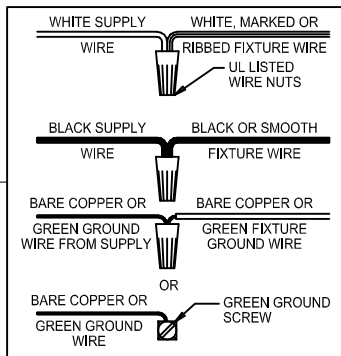

Assembly & Installation Instructions

CAUTION: Read instructions carefully and turn electricity off at main circuit breaker panel before beginning installation.

350043, 350044, 350045

*****

WARNING - If any Special Control Devices are used with this Fixture, Follow the Instructions Carefully to assure full compliance with N.E.C. requirements. If there are any questions, contact a Qualified Electrical Contractor.

WARNING - This product contains chemicals known to the State of California to cause cancer, birth defects and /or other reproductive harm. Thoroughly wash hands after installing, handling, cleaning, or otherwise touching this product.
CAUTION - All glass is fragile, use care when handling Glass component(s) and or Lamp(s).

*****

ASSEMBLY STEPS:
PASOS PARA ENSAMBLAR:
MODE D'ASSEMBLAGE:

1. E → A
2. B,A → C
3. F → G
4. H,D → A
5. N → M
6. M → J
7. L → K
8. P,Q,R,S → M
9. T → M