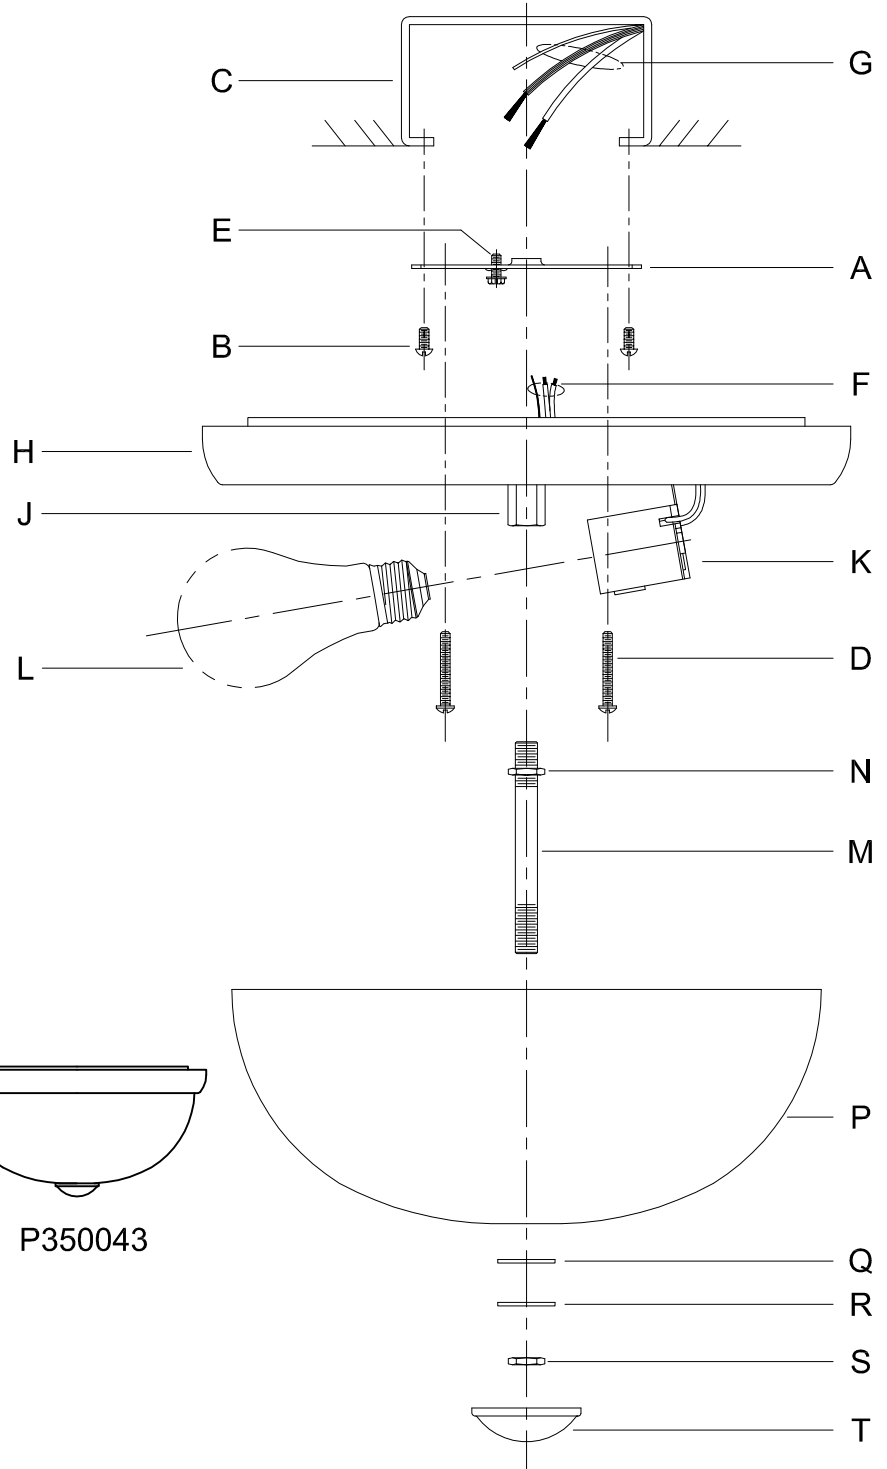

Assembly & Installation Instructions

CAUTION: Read instructions carefully and turn electricity off at main circuit breaker panel before beginning installation.

350043, 350044, 350045

*****

WARNING - If any Special Control Devices are used with this Fixture, Follow the Instructions Carefully to assure full compliance with N.E.C. requirements. If there are any questions, contact a Qualified Electrical Contractor.

WARNING - This product contains chemicals known to the State of California to cause cancer, birth defects and /or other reproductive harm. Thoroughly wash hands after installing, handling, cleaning, or otherwise touching this product.
CAUTION - All glass is fragile, use care when handling Glass component(s) and or Lamp(s).

*****

ASSEMBLY STEPS:
PASOS PARA ENSAMBLAR:
MODE D'ASSEMBLAGE:

1. E → A
2. B,A → C
3. F → G
4. H,D → A
5. N → M
6. M → J
7. L → K
8. P,Q,R,S → M
9. T → M