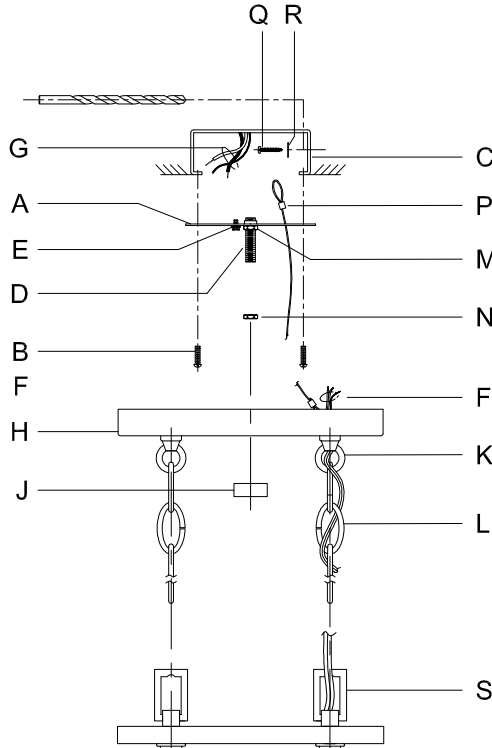

Assembly & Installation Instructions

CAUTION: Read instructions carefully and turn electricity off at main circuit breaker panel before beginning installation.

400055

WARNING - If any Special Control Devices are used with this Fixture, Follow the Instructions Carefully to assure full compliance with N.E.C. requirements. If there are any questions, contact a Qualified Electrical Contractor.

CAUTION - All glass is fragile, use care when handling Glass component(s) and or Lamp(s).

ASSEMBLY STEPS:

PASOS PARA ENSAMBLAR:

MODE D'ASSEMBLAGE:

1. #29 (Ø.136) (3.5mm) → C
2. Q,R,P → C
3. D,E → A
4. M,N → D
5. B,A → C
6. L → S,K
7. F → S,L,K,H
8. F → G
9. H,J → D
10. U,V → T
11. W → T