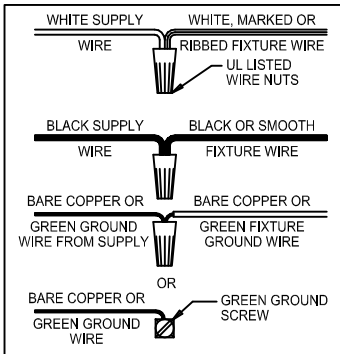

CAUTION - All glass is fragile, use care when handling Glass component(s) and or Lamp(s).

ASSEMBLY STEPS:

PASOS PARA ENSAMBLAR:

MODE D'ASSEMBLAGE:

1. #29 (Ø.136) (3.5mm) → C
2. Q,R,P → C
3. D,E → A
4. M,N → D
5. B,A → C
6. L → S,K
7. F → S,L,K,H
8. F → G
9. H,J → D
10. U,V → T
11. W → T