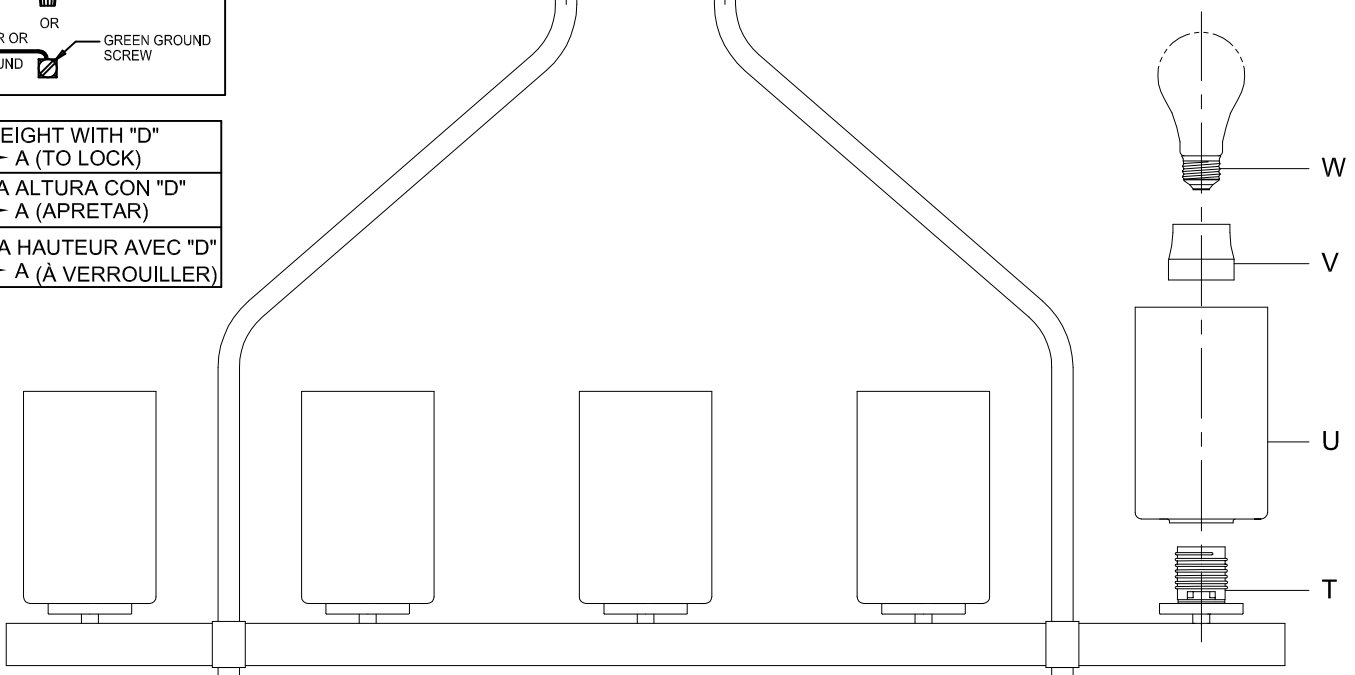

ADJUST HEIGHT WITH "D"
M → A (TO LOCK)

AJUSTA LA ALTURA CON "D"
M → A (APRETAR)

RÉGLEZ LA HAUTEUR AVEC "D"
M → A (À VERROUILLER)

B, C, G & W
(NOT FURNISHED)
(NO INCLUIDA)
(NON FOURNIE)