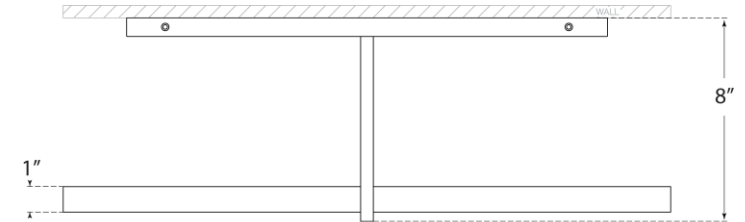

TEAR SHEET

Axis 24" Picture Light

Item # KW 2734PN

Designer: Kelly Wearstler

Height: 3"

Width: 24"

Extension: 8"

Backplate: 3" x 19" Rectangle

Finishes: AB, BZ, PN

Lightsource: Dedicated LED

Wattage: 20w (1600lm)

Weight: 5 Pounds

Top View

Front View