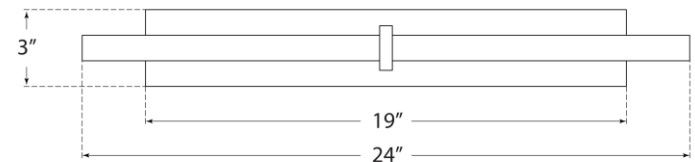

TEAR SHEET

Axis 24" Picture Light

Item # KW 2734PN

Designer: Kelly Wearstler

Height: 3"

Width: 24"

Extension: 8"

Backplate: 3" x 19" Rectangle

Finishes: AB, BZ, PN

Lightsource: Dedicated LED

Wattage: 20w (1600lm)

Weight: 5 Pounds

Top View

Front View