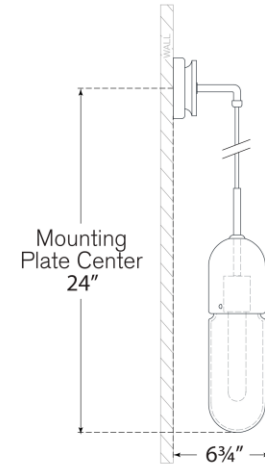

TEAR SHEET

Junio Wall Light

Item # TOB 2645PN-CG

Designer: Thomas O'Brien

Height: 26"

Width: 4.25"

Extension: 6.75"

Backplate: 4.25" Round

Finishes: BZ/HAB, HAB, PN

Glass Options: CG, FG

Socket: E26 Keyless

Wattage: 8 LED T10

Weight: 5 Pounds

Top View

Side View

Front View