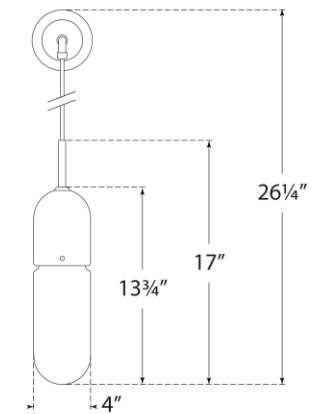

TEAR SHEET

Junio Wall Light

Item # TOB 2645PN-CG

Designer: Thomas O'Brien

Height: 26"

Width: 4.25"

Extension: 6.75"

Backplate: 4.25" Round

Finishes: BZ/HAB, HAB, PN

Glass Options: CG, FG

Socket: E26 Keyless

Wattage: 8 LED T10

Weight: 5 Pounds

Top View

Side View

Front View