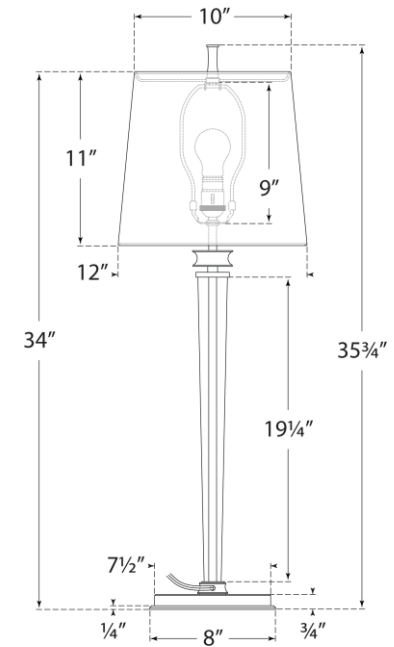

TEAR SHEET

Lyra Buffet Lamp

Item # TOB 3943BZ-L

Designer: Thomas O'Brien

Height: 35.75"

Width: 12"

Base: 8" Round

Finishes: BZ, HAB, PN

Shade Treatments: L

Shade Details: 10" x 12" x 11"

Socket: E26 Dimmer

Wattage: 75 A19

Weight: 13 Pounds

Front View