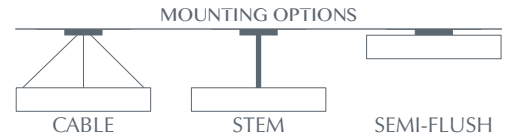

CLARUS 14309

Base Specifications:

36" dia x 12" h x 42" - 96" adj OAH
 10: WRL - 6 x E26 - for LED Retro 20W max
 Retro Style Filament Bulb Recommended
 Cable hung*

Notes:

Shown in: A1 - Angles

14309	-	-	-	-
MODEL		PERF	FINISH	LAMPING

*Modifications:

- Cable hung (Standard)
- Stem mount: ____ OAH
- Semi-flush mount (1" - 1.5" from ceiling to top of fixture)

Other Modifications:

A1 - Angles

CL - Cloverleaf

RD - Round

SQ - Squares

BA - Bronze Age