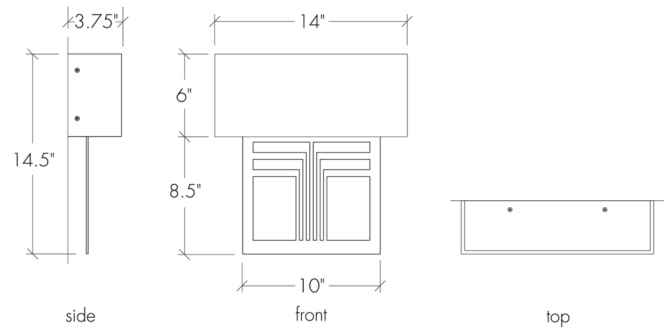

Base Specs

14.5"h x 14"w x 3.75"d

Modelli 15328A

standard finish:

BA - Bronze Age
BK - Black
BP - Black Pearl
CB - Cast Bronze
CH - Chestnut
CR - Chrome
DI - Dark Iron
EB - Empire Bronze
MB - Medieval Bronze
NB - New Brass
SB - Smokey Brass
SP - Satin Pewter
SS - Smoked Silver