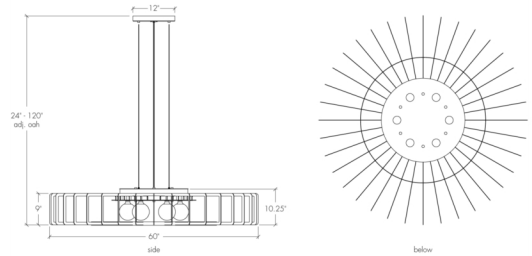

Vasi 21472-60

project name:	
project location:	
specifier name:	
specifier location:	
quantity:	
fixture type:	

modifications:

Base Specs

60" dia x 10.25"h x 24" - 120" adj OAH
Cable Hung

Notes

Retro style filament bulb recommended.

Multiple Sizes Available

21472-36 | 36" dia x 6.75"h x 24" - 120" adj OAH
22472-60 | 60" dia x 10.25"h x 24" - 120" adj OAH

Vasi 21472-60

standard finish:

BA - Bronze Age
BK - Black
BP - Black Pearl
CB - Cast Bronze
CH - Chestnut
DI - Dark Iron
EB - Empire Bronze
MB - Medieval Bronze
NB - New Brass
SB - Smokey Brass
SP - Satin Pewter
SS - Smoked Silver