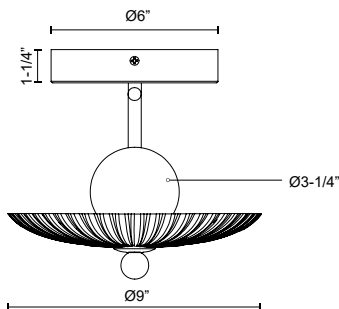

HERA WV417801-UNV

FIXTURE DIMENSIONS	W9" x H11-1/4" x E8-1/8"
GLASS DETAILS	Clear Ribbed Glass + Matte Opal Glass Ball
HEIGHT FROM CENTER	4-1/2"
EXTENSION	8-1/8"
LIGHT SOURCE	LED with DC Driver
WATTAGE	9W
TOTAL LUMENS	765lm
DELIVERED LUMENS	BGCR-628lm; MBCR-588lm;
VOLTAGE	120-277V
COLOR TEMPERATURE	3000K
CRI (RA)	90CRI
DIMMABLE	Yes, TRIAC or ELV Dimmer (Not Included)
MATERIAL	Steel + Glass
INSTALL OPTIONS	Wall Mount, Up or Down
LOCATION	Damp
CANOPY DIMENSIONS	D6" x E1-1/4"
CEC TITLE 24 JA8	Yes, JA8-2022
PAINT FINISH	BG01; MB01;
ILLUMINATION DIRECTION	Omni-directional
SHADE DETAILS	Clear Ribbed Glass Shade
GLASS DETAILS	Clear Ribbed Glass + Matte Opal Glass Ball

[D - Diameter, L - Length, W - Width, H - Height, E - Extension]

AVAILABLE FINISHES:

WV417801BGCR-UNV
Brushed Gold/
Clear Ribbed Glass

WV417801MBCR-UNV
Matte Black/
Clear Ribbed Glass

*For complete warranty terms, please visit: www.aloralighting.com/warranty