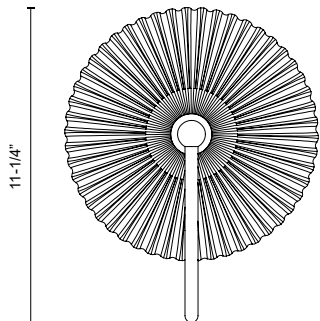

HERA WV417801-UNV

FIXTURE DIMENSIONS	W9" x H11-1/4" x E8-1/8"
GLASS DETAILS	Clear Ribbed Glass + Matte Opal Glass Ball
HEIGHT FROM CENTER	4-1/2"
EXTENSION	8-1/8"
LIGHT SOURCE	LED with DC Driver
WATTAGE	9W
TOTAL LUMENS	765lm
DELIVERED LUMENS	BGCR-628lm; MBCR-588lm;
VOLTAGE	120-277V
COLOR TEMPERATURE	3000K
CRI (RA)	90CRI
DIMMABLE	Yes, TRIAC or ELV Dimmer (Not Included)
MATERIAL	Steel + Glass
INSTALL OPTIONS	Wall Mount, Up or Down
LOCATION	Damp
CANOPY DIMENSIONS	D6" x E1-1/4"
CEC TITLE 24 JA8	Yes, JA8-2022
PAINT FINISH	BG01; MB01;
ILLUMINATION DIRECTION	Omni-directional
SHADE DETAILS	Clear Ribbed Glass Shade
GLASS DETAILS	Clear Ribbed Glass + Matte Opal Glass Ball

[D - Diameter, L - Length, W - Width, H - Height, E - Extension]

AVAILABLE FINISHES:

WV417801BGCR-UNV
Brushed Gold/
Clear Ribbed Glass

WV417801MBCR-UNV
Matte Black/
Clear Ribbed Glass

*For complete warranty terms, please visit: www.aloralighting.com/warranty