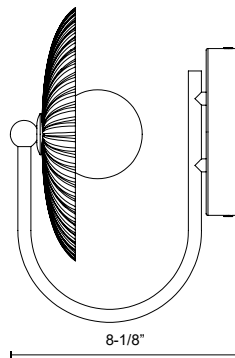

HERA WV417801-UNV

FIXTURE DIMENSIONS	W9" x H11-1/4" x E8-1/8"
GLASS DETAILS	Clear Ribbed Glass + Matte Opal Glass Ball
HEIGHT FROM CENTER	4-1/2"
EXTENSION	8-1/8"
LIGHT SOURCE	LED with DC Driver
WATTAGE	9W
TOTAL LUMENS	765lm
DELIVERED LUMENS	BGCR-628lm; MBCR-588lm;
VOLTAGE	120-277V
COLOR TEMPERATURE	3000K
CRI (RA)	90CRI
DIMMABLE	Yes, TRIAC or ELV Dimmer (Not Included)
MATERIAL	Steel + Glass
INSTALL OPTIONS	Wall Mount, Up or Down
LOCATION	Damp
CANOPY DIMENSIONS	D6" x E1-1/4"
CEC TITLE 24 JA8	Yes, JA8-2022
PAINT FINISH	BG01; MB01;
ILLUMINATION DIRECTION	Omni-directional
SHADE DETAILS	Clear Ribbed Glass Shade
GLASS DETAILS	Clear Ribbed Glass + Matte Opal Glass Ball

[D - Diameter, L - Length, W - Width, H - Height, E - Extension]

AVAILABLE FINISHES:

WV417801BGCR-UNV
Brushed Gold/
Clear Ribbed Glass

WV417801MBCR-UNV
Matte Black/
Clear Ribbed Glass

*For complete warranty terms, please visit: www.aloralighting.com/warranty